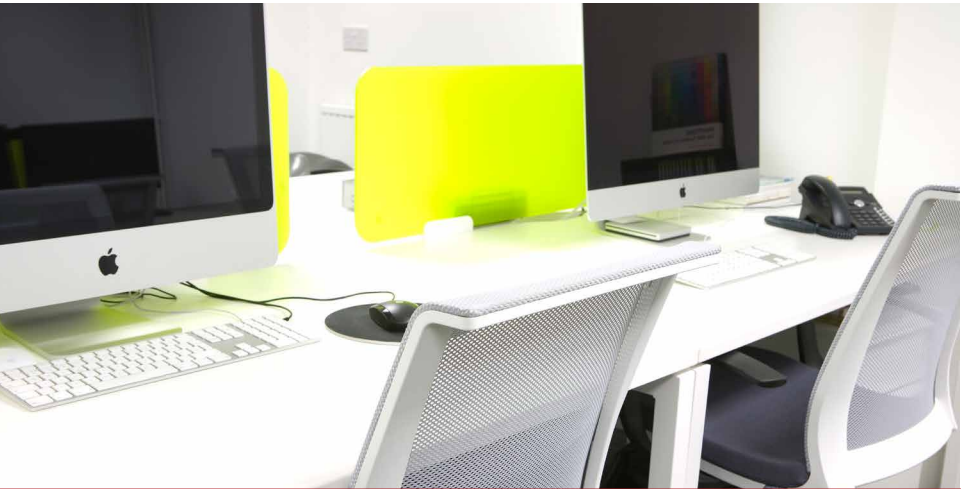

A wide-angle photograph of a modern office interior. In the foreground, several white desks are arranged in rows, each with a black computer monitor and a bright yellow office chair. The desks are equipped with various office supplies like paper trays and pens. In the background, there are glass-walled meeting rooms and a brick wall. The ceiling features recessed lighting panels. The overall atmosphere is clean, bright, and professional.

The logo for Sagittarius, featuring the word in a blue and green sans-serif font.

Our Solution

For the main open-plan office space, we supplied and fitted Nova-U bench system desks - in white with lime green acrylic screens - complemented by pedestal storage, desk-end storage and task seating; while the main boardroom was furnished with an elegant boardroom table, with chrome trumpet base, built-in power and data module.